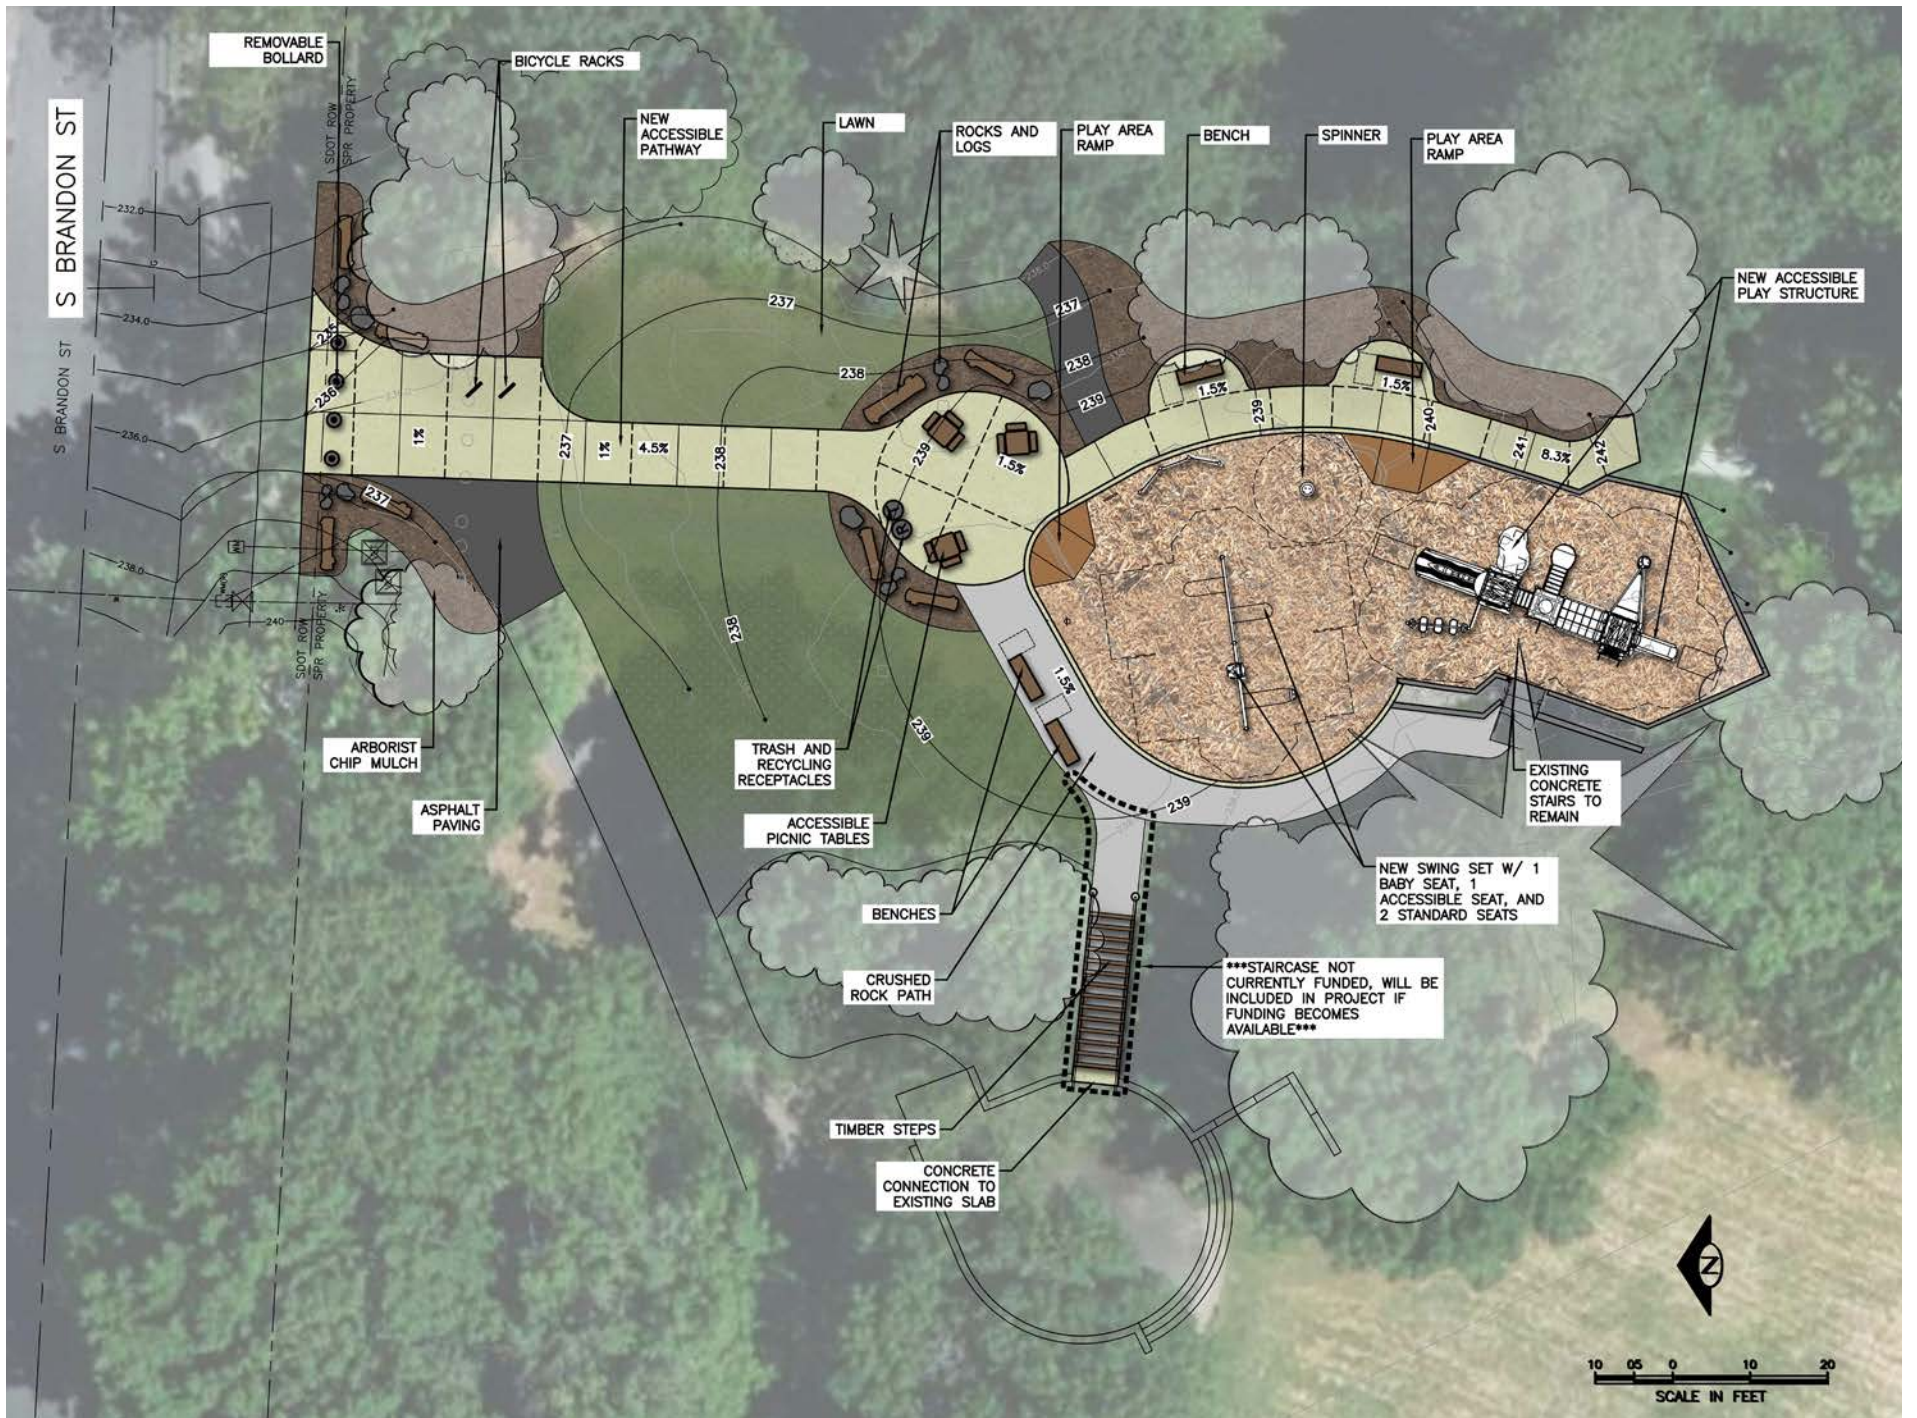

UPGRADING DEARBORN PARK PLAY AREA

PLEASE JOIN US!

WED. SEPT. 21, 2022

COLUMBIA CITY FARMERS MARKET, 3-7 PM

37th Ave S & S Edmunds St, just off Rainier Ave S., in South Seattle, 98118

Come check out the design, learn about construction dates, and meet the design team!

seattlefarmersmarkets.org/ccfm

FOR QUESTIONS ABOUT THE PROJECT PLEASE CONTACT:

@ Michelle.Whitfield@seattle.gov

☎ 206-465-8492

🌐 www.seattle.gov/parks/about-us/current-projects/dearborn-park-play-area-renovation