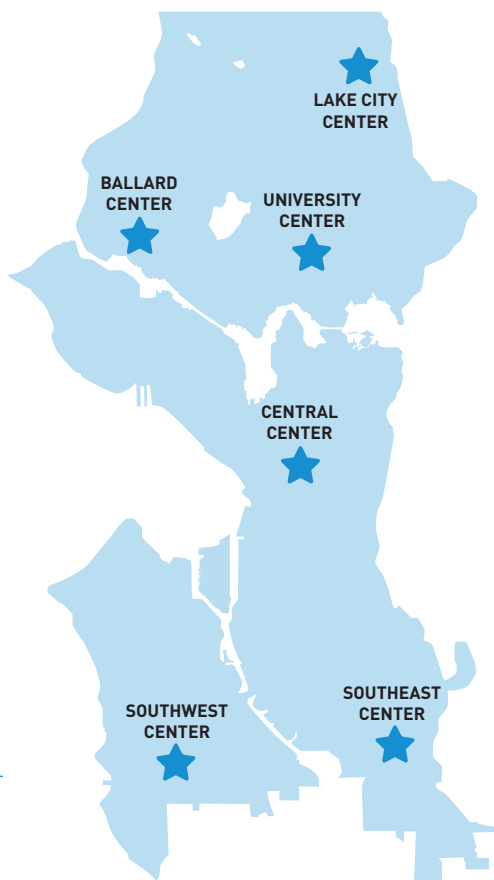

FREE

HELMETS FOR ADULTS

Access a free helmet at one of Seattle's Customer Service Centers!*

*Excludes the Downtown Service Center.

Find Customer Service Center locations and hours by scanning this QR code:

- Helmets are limited to 1 per adult. Sizes may be limited.
- Helmets are provided by Bird and Lime.
- Always wear a helmet when riding scooters and bikes in Seattle.

Learn more about Seattle scooter share and bike share by visiting seattle.gov/ScooterShare or seattle.gov/BikeShare

Ride Safe, Seattle! #RideSafeSeattle

For more information, email ScooterShare@seattle.gov or call (206) 375-2344

Seattle
Department of
Transportation