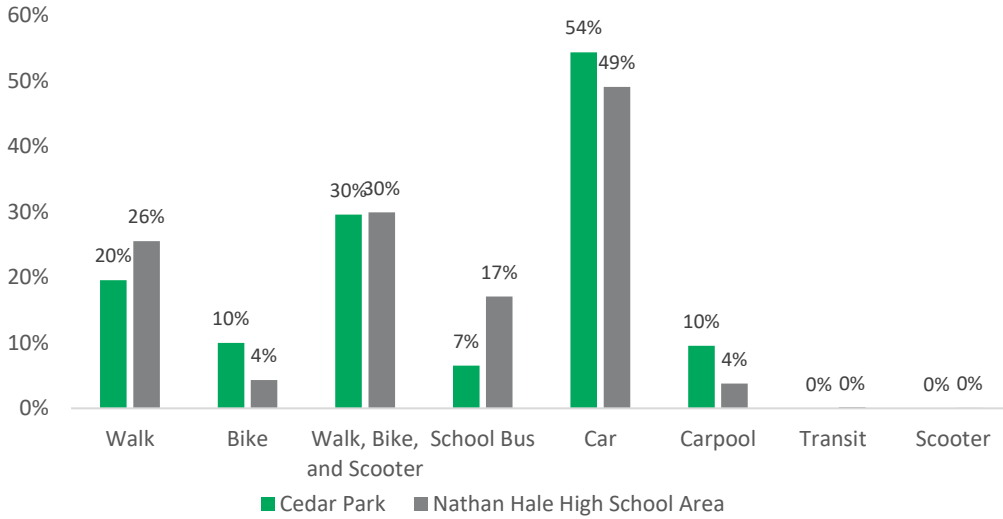

2023 K-5 School Travel Tally

Cedar Park Elementary School

How are students getting to and from school?

Nathan Hale High School Area

- Cedar Park
- Olympic Hills
- Olympic View
- John Rogers
- Sacajawea
- Wedgwood
- Hazel Wolf K-8
- Summit K-12

30%

Students getting to your school in an active way

How has getting to and from school changed over time?

Notes

This is the first time your school has completed the travel tally.

Walking and biking is increasing across the district!