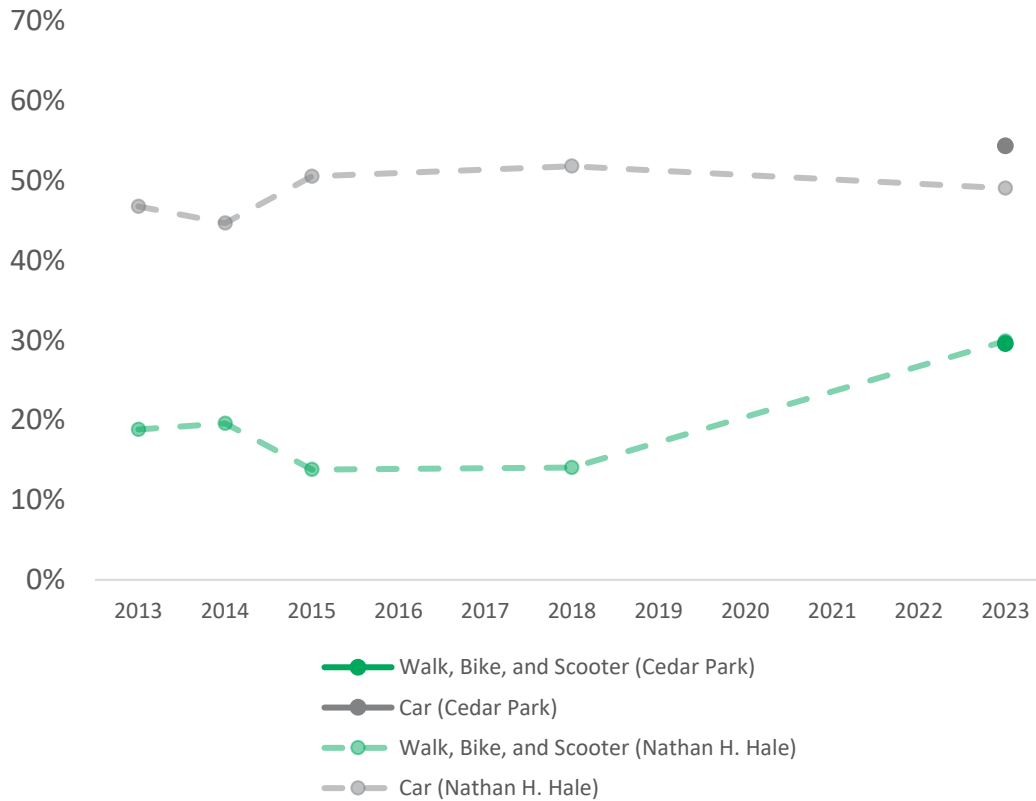

2023 K-5 School Travel Tally

Cedar Park Elementary School

How are students getting to and from school?

Nathan Hale High School Area

- Cedar Park
- Olympic Hills
- Olympic View
- John Rogers
- Sacajawea
- Wedgwood
- Hazel Wolf K-8
- Summit K-12

30%

Students getting to your school in an active way

How has getting to and from school changed over time?

Notes

This is the first time your school has completed the travel tally.

Walking and biking is increasing across the district!