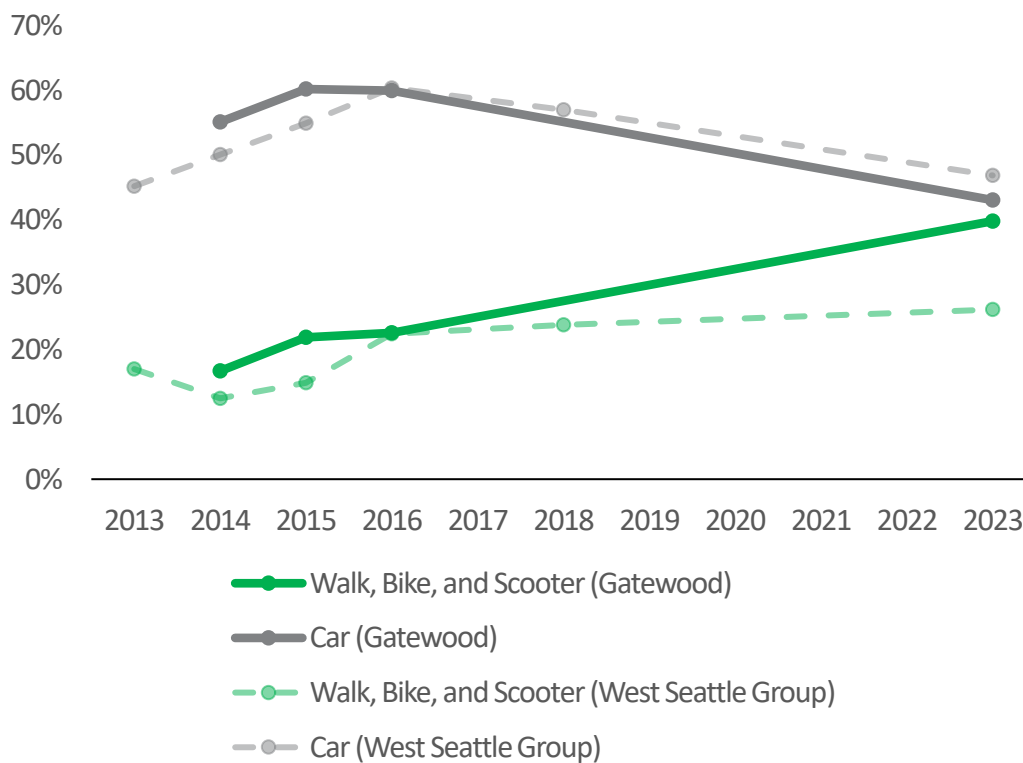

2023 K-5 School Travel Tally

Gatewood Elementary School

How are students getting to and from school?

- ## West Seattle High School Area
- Alki
 - Fairmount Park
 - Gatewood
 - Lafayette
 - Schmitz Park
 - Pathfinder

40%
Students getting to your school in an active way

How has getting to and from school changed over time?

Notes

Walking and biking is increasing at Gatewood and across the district!

Gatewood has more than double the % of students biking compared to the district average.

Gatewood's response rate was low so responses may not accurately depict the whole school.