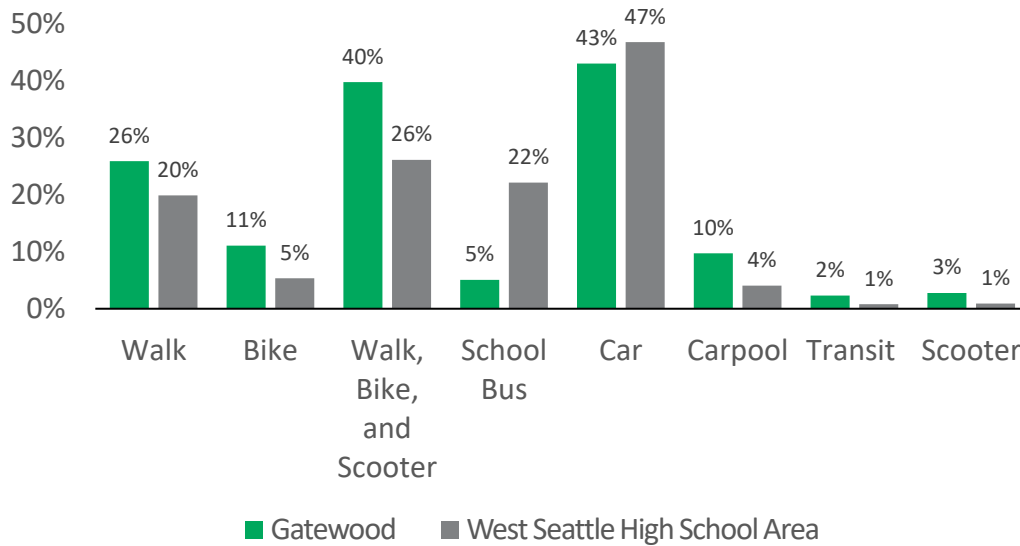

2023 K-5 School Travel Tally

Gatewood Elementary School

How are students getting to and from school?

- ## West Seattle High School Area
- Alki
 - Fairmount Park
 - Gatewood
 - Lafayette
 - Schmitz Park
 - Pathfinder

40%
Students getting to your school in an active way

How has getting to and from school changed over time?

Notes

Walking and biking is increasing at Gatewood and across the district!

Gatewood has more than double the % of students biking compared to the district average.

Gatewood's response rate was low so responses may not accurately depict the whole school.