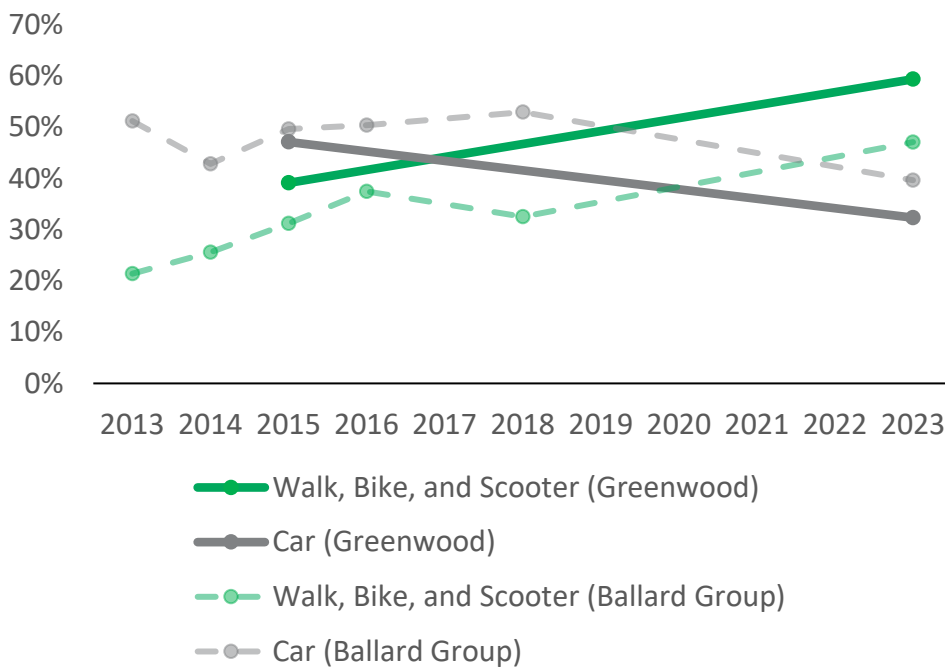

2023 K-5 School Travel Tally

Greenwood Elementary School

How are students getting to and from school?

Ballard High School Area

- Adams
- Catherine Blaine
- Frantz Coe
- B.F. Day
- **Greenwood**
- Hay
- Lawton
- Loyal Heights
- Magnolia
- Queen Anne
- Salmon Bay
- West Woodland
- Whittier

59%

Students getting to your school in an active way

How has getting to and from school changed over time?

Notes

Greenwood had the most active travel percentages in the district!