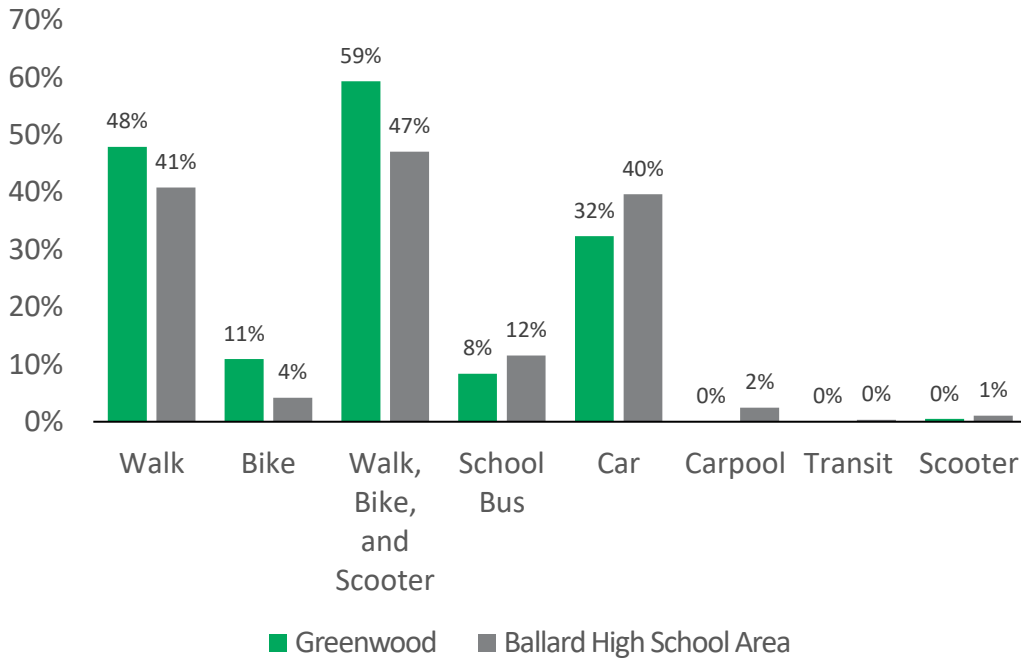

2023 K-5 School Travel Tally

Greenwood Elementary School

How are students getting to and from school?

Ballard High School Area

- Adams
- Catherine Blaine
- Frantz Coe
- B.F. Day
- **Greenwood**
- Hay
- Lawton
- Loyal Heights
- Magnolia
- Queen Anne
- Salmon Bay
- West Woodland
- Whittier

59%

Students getting to your school in an active way

How has getting to and from school changed over time?

Notes

Greenwood had the most active travel percentages in the district!