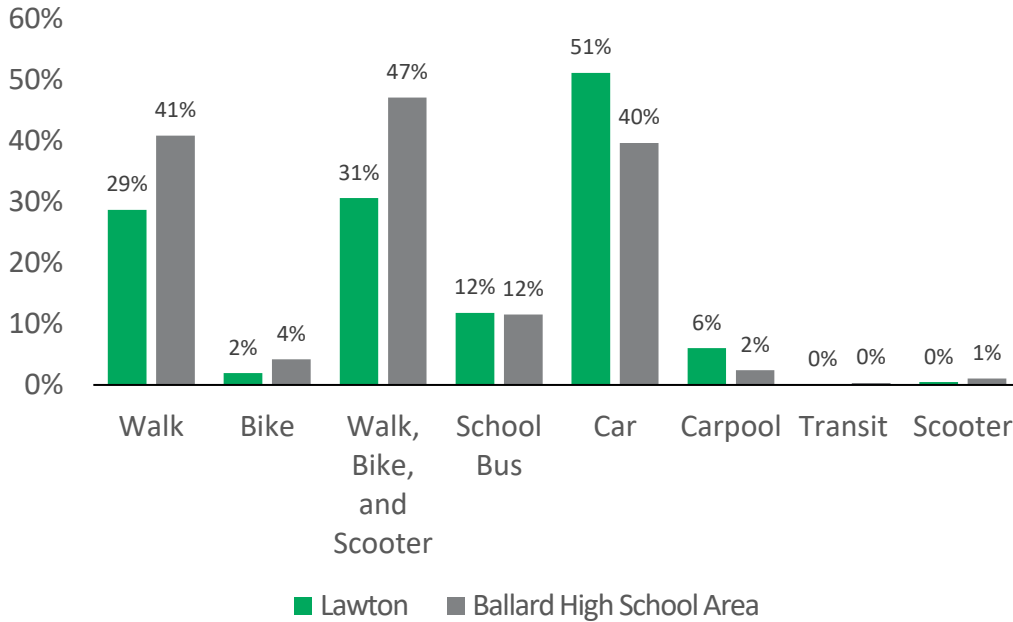

2023 K-5 School Travel Tally

# Lawton Elementary School

How are students getting to and from school?

- ## Ballard High School Area
- Adams
  - Catherine Blaine
  - Frantz Coe
  - B.F. Day
  - Greenwood
  - Hay
  - **Lawton**
  - Loyal Heights
  - Magnolia
  - Queen Anne
  - Salmon Bay
  - West Woodland
  - Whittier

How has getting to and from school changed over time?

**31%**  
Students getting to your school in an active way

**Notes**  
Walking and biking to school is increasing at Lawton and across the district!