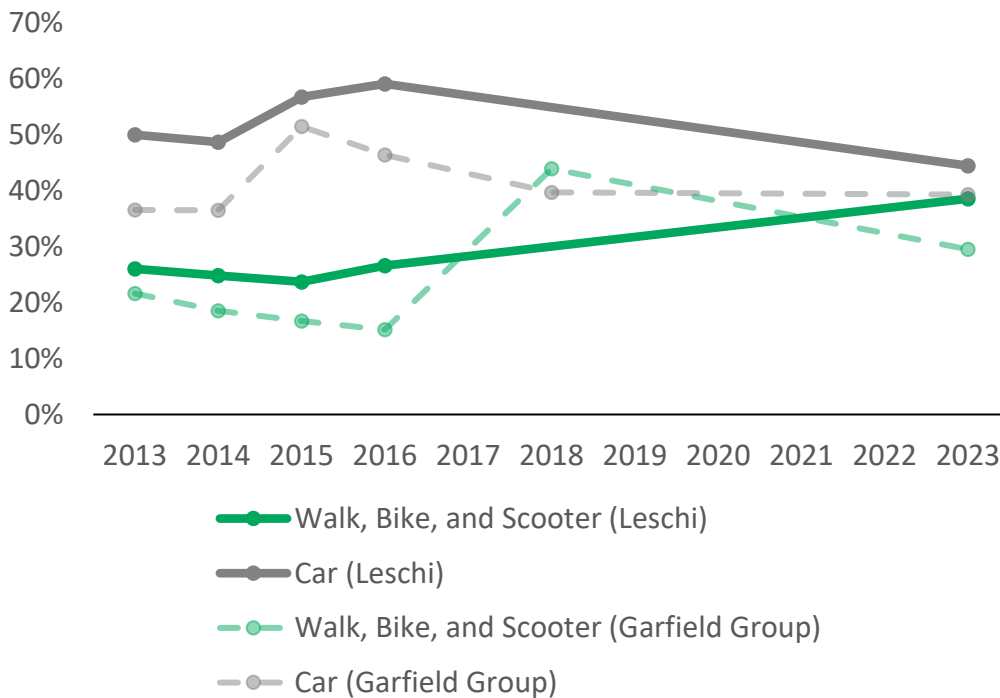

2023 K-5 School Travel Tally

Leschi Elementary School

How are students getting to and from school?

- ## Garfield High School Area
- Bailey Gatzert
 - **Leschi**
 - Lowell
 - Thurgood Marshall
 - McGilvra
 - Montlake
 - Stevens
 - Madrona
 - TOPS

39%
Students getting to your school in an active way

How has getting to and from school changed over time?

Notes

Walking and biking is increasing at Leschi and across the district!

Leschi's response rate was low so responses may not accurately depict the whole school.