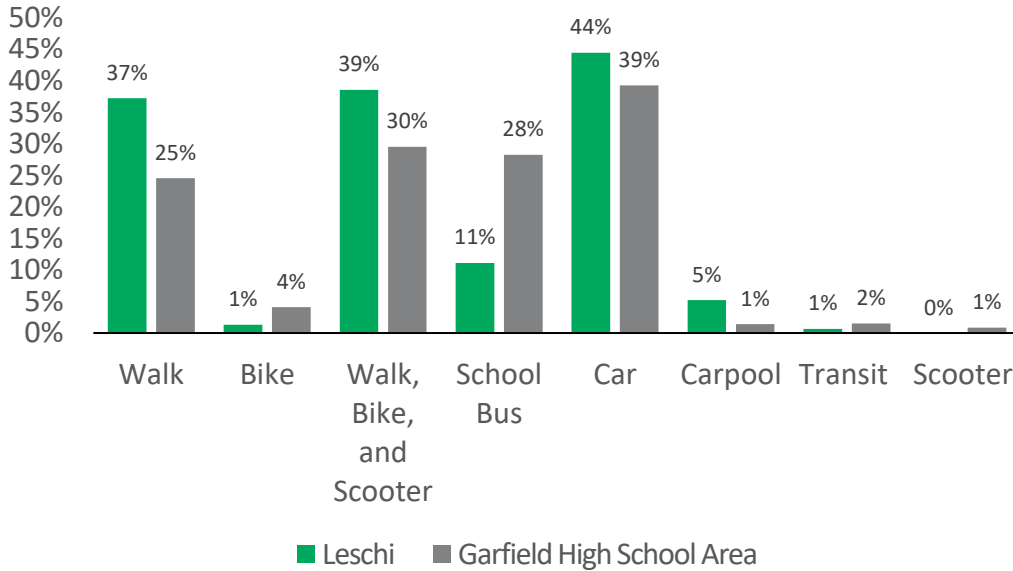

2023 K-5 School Travel Tally

Leschi Elementary School

How are students getting to and from school?

- ## Garfield High School Area
- Bailey Gatzert
 - **Leschi**
 - Lowell
 - Thurgood Marshall
 - McGilvra
 - Montlake
 - Stevens
 - Madrona
 - TOPS

39%
Students getting to your school in an active way

How has getting to and from school changed over time?

Notes

Walking and biking is increasing at Leschi and across the district!

Leschi's response rate was low so responses may not accurately depict the whole school.