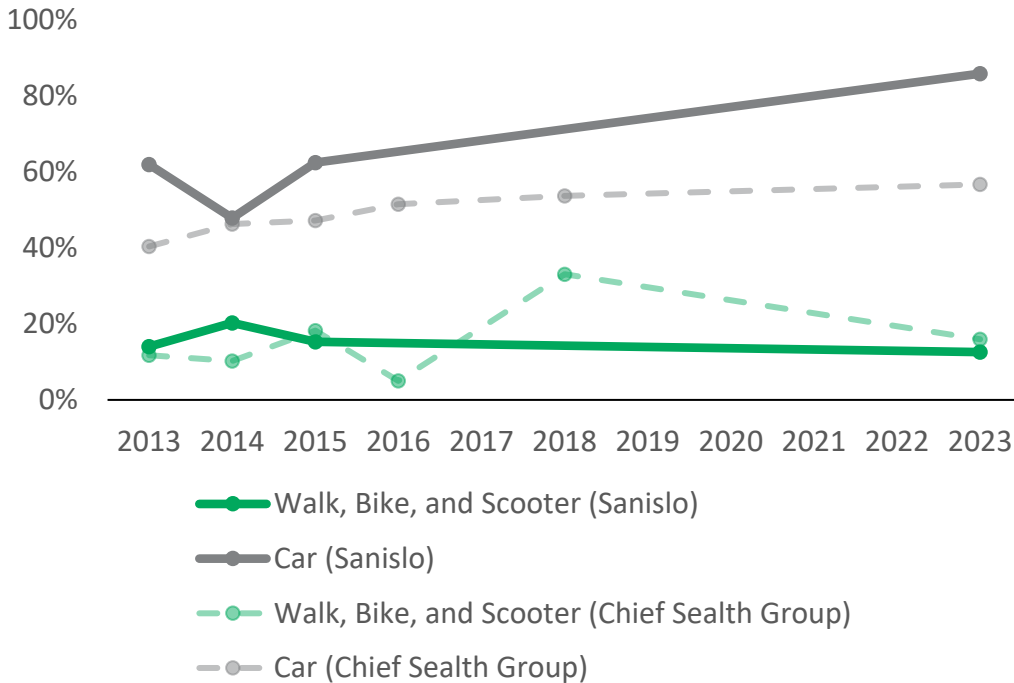

# Sanislo Elementary School

How are students getting to and from school?

- ## Chief Sealth High School Area
- Arbor Heights
  - Concord International
  - Highland Park
  - Roxhill
  - Sanislo
  - West Seattle
  - STEM K-8 @ Boren

**13%**  
Students getting to your school in an active way

How has getting to and from school changed over time?