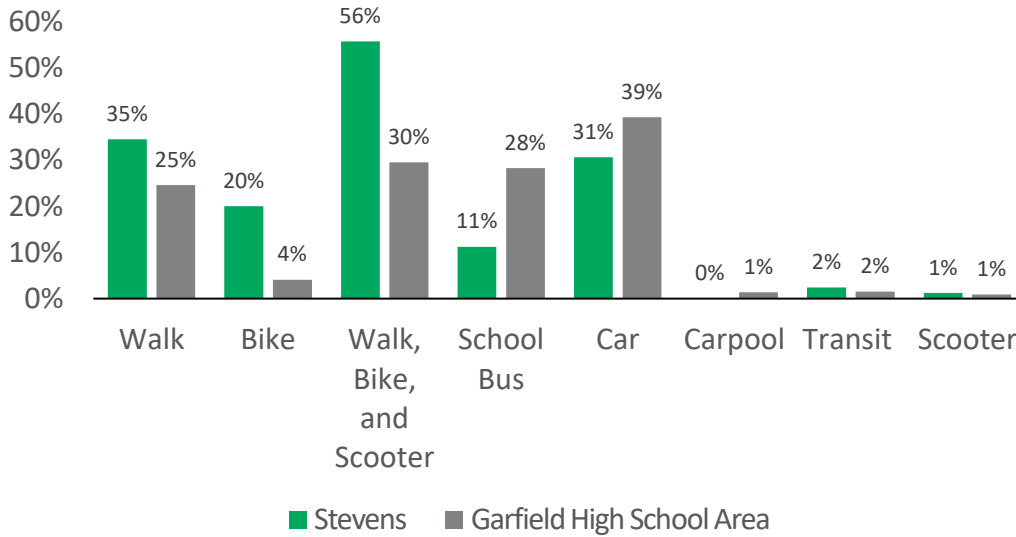

# Stevens Elementary School

How are students getting to and from school?

## Garfield High School Area

- Bailey Gatzert
- Leschi
- Lowell
- Thurgood Marshall
- McGilvra
- Montlake
- **Stevens**
- Madrona
- TOPS K-8

**56%**  
Students getting to your school in an active way

How has getting to and from school changed over time?

### Notes

Biking rates at Stevens are 5 times the average across other schools in the area!

Walking and biking to school is increasing at Stevens and across the district!