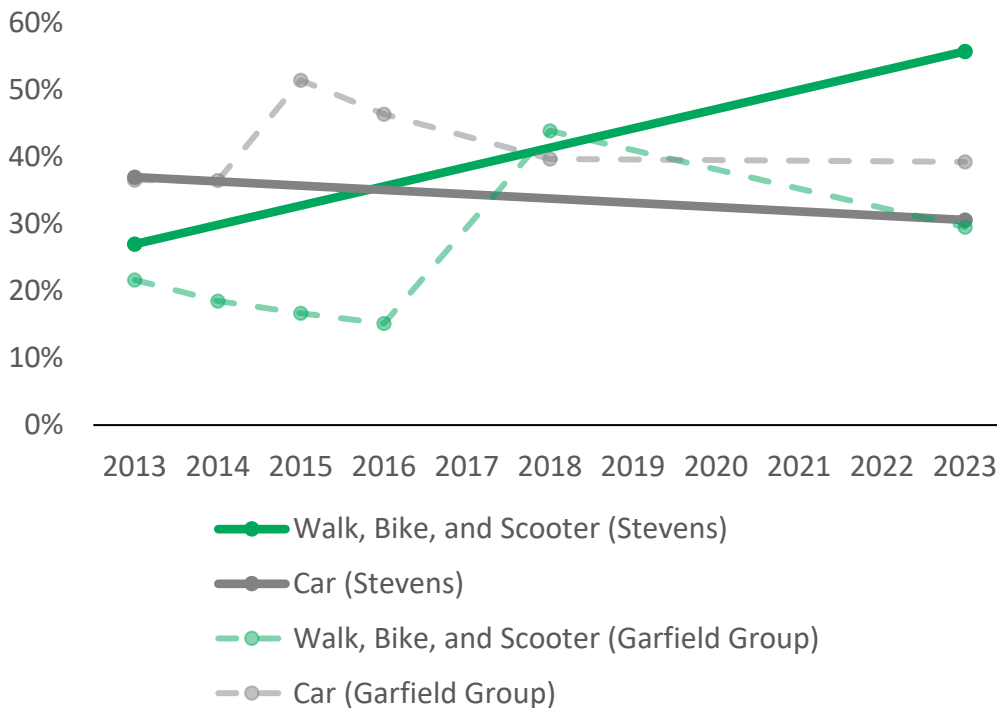

# Stevens Elementary School

How are students getting to and from school?

## Garfield High School Area

- Bailey Gatzert
- Leschi
- Lowell
- Thurgood Marshall
- McGilvra
- Montlake
- **Stevens**
- Madrona
- TOPS K-8

**56%**  
Students getting to your school in an active way

How has getting to and from school changed over time?

### Notes

Biking rates at Stevens are 5 times the average across other schools in the area!

Walking and biking to school is increasing at Stevens and across the district!