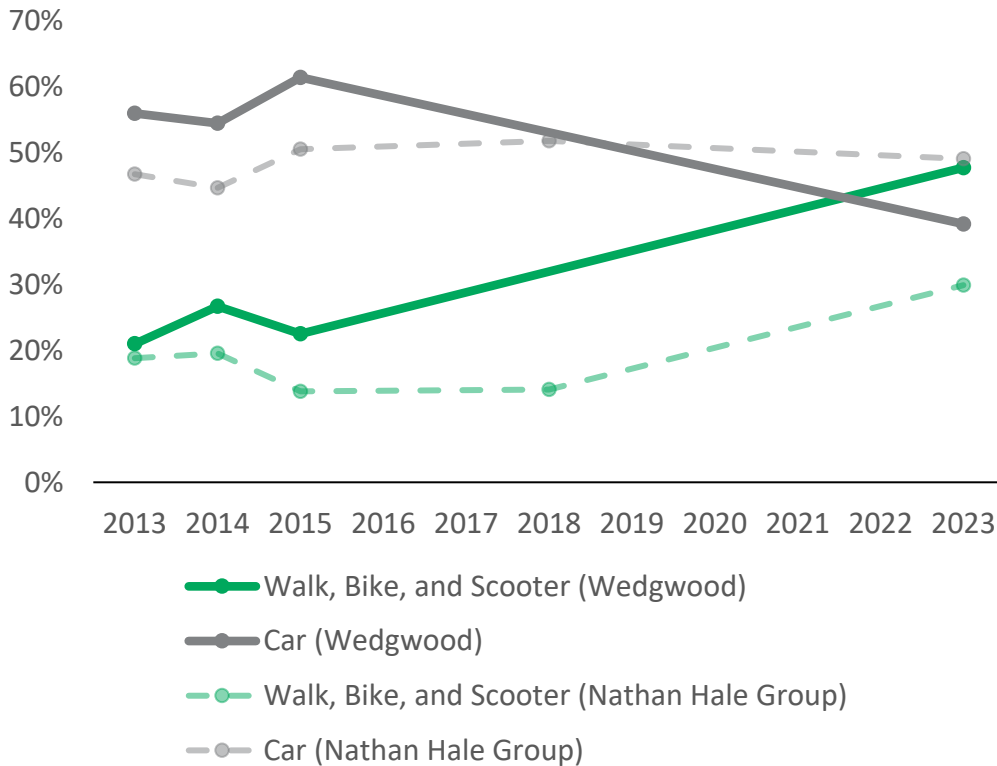

2023 K-5 School Travel Tally

Wedgwood Elementary School

How are students getting to and from school?

Nathan Hale High School Area

- Olympic Hills
- Olympic View
- John Rogers
- Sacajawea
- **Wedgwood**
- Hazel Wolf K-8
- Summit K-12
- Cedar Park

48%
Students getting to your school in an active way

How has getting to and from school changed over time?

Notes

Walking and biking to school is increasing at Wedgwood and across the district!

Wedgwood's response rate was low so responses may not accurately depict the whole school.