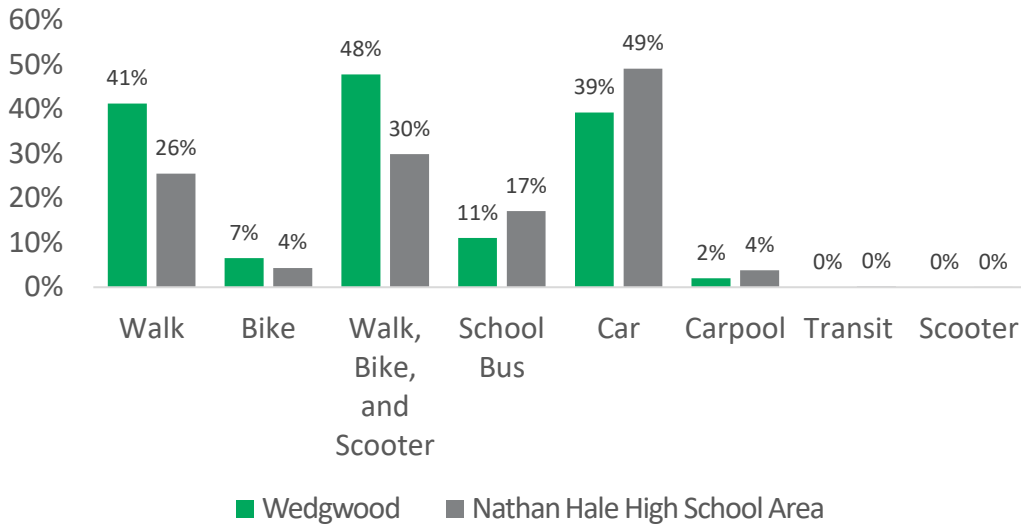

2023 K-5 School Travel Tally

Wedgwood Elementary School

How are students getting to and from school?

Nathan Hale High School Area

- Olympic Hills
- Olympic View
- John Rogers
- Sacajawea
- **Wedgwood**
- Hazel Wolf K-8
- Summit K-12
- Cedar Park

48%
Students getting to your school in an active way

How has getting to and from school changed over time?

Notes

Walking and biking to school is increasing at Wedgwood and across the district!

Wedgwood's response rate was low so responses may not accurately depict the whole school.