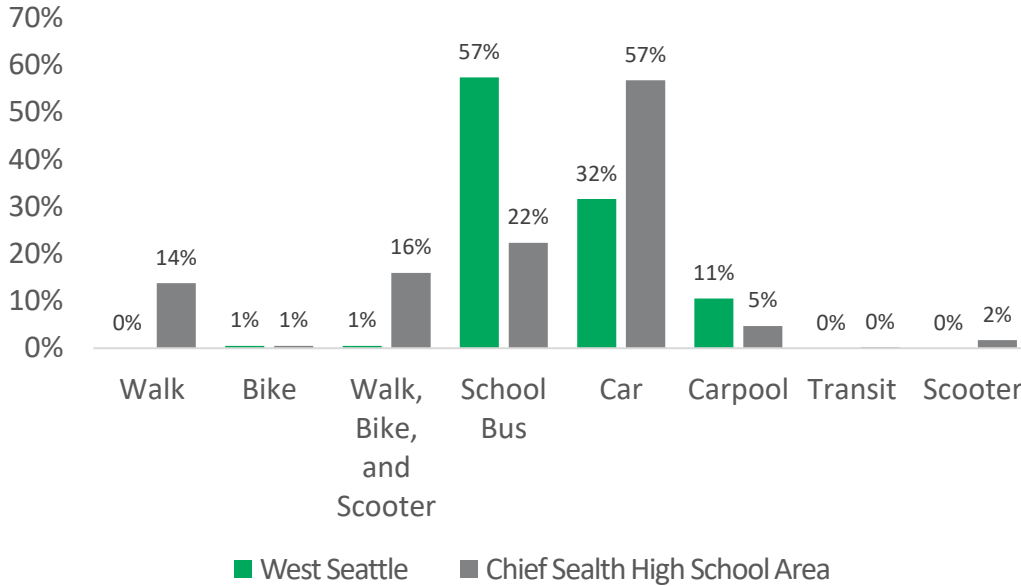

2023 K-5 School Travel Tally

West Seattle Elementary School

How are students getting to and from school?

- ## Chief Sealth High School Area
- Arbor Heights
 - Concord International
 - Highland Park
 - Roxhill
 - Sanislo
 - **West Seattle**
 - STEM K-8 @ Boren

1%
Students getting to your school in an active way

How has getting to and from school changed over time?

Notes

West Seattle was in an interim location during the tally. This is the first year the school completed the tally.