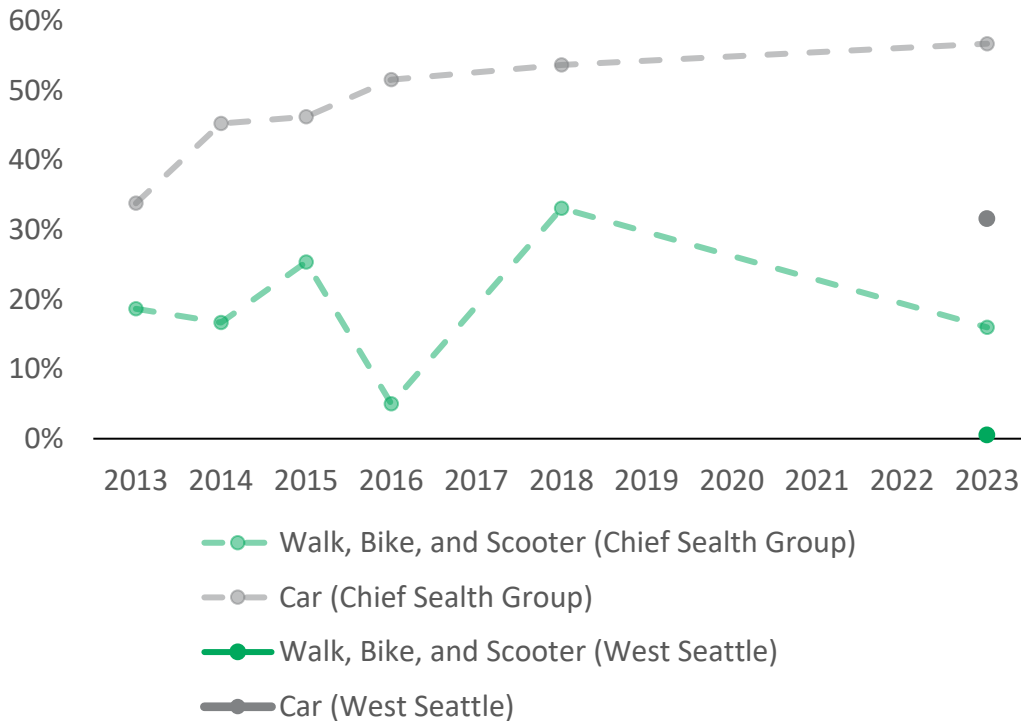

2023 K-5 School Travel Tally

West Seattle Elementary School

How are students getting to and from school?

- ## Chief Sealth High School Area
- Arbor Heights
 - Concord International
 - Highland Park
 - Roxhill
 - Sanislo
 - **West Seattle**
 - STEM K-8 @ Boren

1%
Students getting to your school in an active way

How has getting to and from school changed over time?

Notes

West Seattle was in an interim location during the tally. This is the first year the school completed the tally.

Walking and biking are increasing across the district!

West Seattle response rate was low so responses may not accurately depict the whole school.