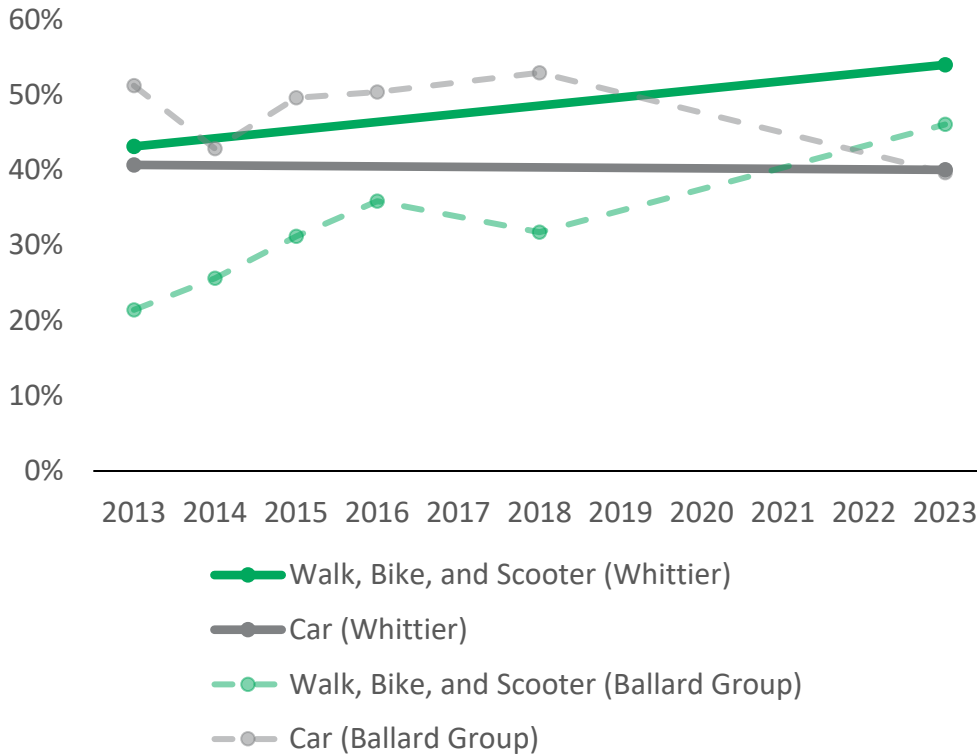

2023 K-5 School Travel Tally

Whittier Elementary School

How are students getting to and from school?

How has getting to and from school changed over time?

- ## Ballard High School Area
- Adams
 - Catherine Blaine K-8
 - Frantz Coe
 - B.F. Day
 - Greenwood
 - Hay
 - Lawton
 - Loyal Heights
 - Magnolia
 - Queen Anne
 - Salmon Bay K-8
 - West Woodland
 - **Whittier**

54%
Students getting to your school in an active way

Notes

Walking and biking is increasing at Whittier and across the district!

Whittier's response rate was low so responses may not accurately depict the whole school.