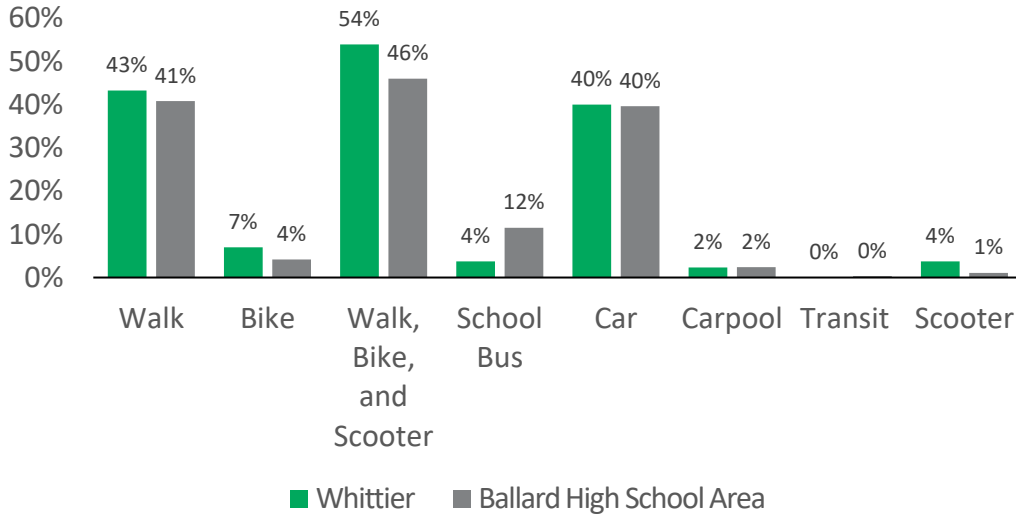

2023 K-5 School Travel Tally

Whittier Elementary School

How are students getting to and from school?

How has getting to and from school changed over time?

- ## Ballard High School Area
- Adams
 - Catherine Blaine K-8
 - Frantz Coe
 - B.F. Day
 - Greenwood
 - Hay
 - Lawton
 - Loyal Heights
 - Magnolia
 - Queen Anne
 - Salmon Bay K-8
 - West Woodland
 - **Whittier**

54%
Students getting to your school in an active way

Notes

Walking and biking is increasing at Whittier and across the district!

Whittier's response rate was low so responses may not accurately depict the whole school.